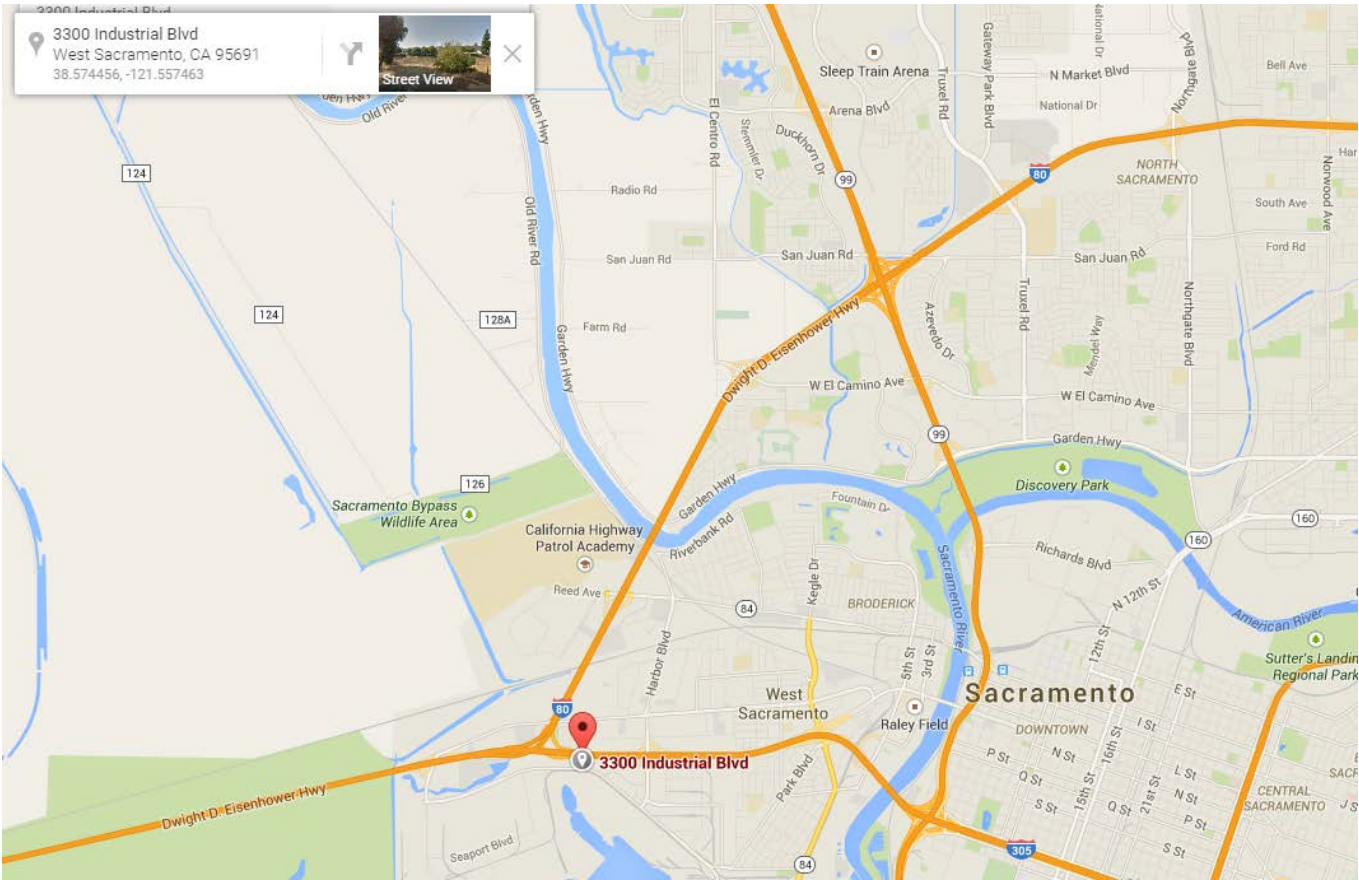

# VISITING BKI SACRAMENTO

## Directions to 3300 Industrial Blvd, West Sacramento, CA

**FROM THE NORTH:** From I-5 N to I-80 W San Francisco, take I-80 E Sacramento, take Harbor Blvd exit, make a left at Harbor Blvd over Freeway, and make a right on Industrial Blvd

**FROM THE SOUTH:** Traveling south on I-5 S and Hwy 99 S, take I-80 W San Francisco, take business 80. Then Hwy 50 Sacramento, Exit Harbor Blvd South. Take a right on Industrial Blvd.

**FROM THE EAST:** I-5 North to Sacramento, Then take I-80 West to San Francisco. Take Harbor Blvd exit. Left on Harbor Blvd and then a right on Industrial Blvd.

**FROM THE WEST:** From I-80W to Sacramento, take the bus. I-80 or Hwy 50 toward downtown, take Harbor Blvd South Exit, make a right on Industrial Blvd

**FROM SACRAMENTO AIRPORT:** I-5 South to Sacramento, then I-80 West to San Francisco, then HWY 50 East to Sacramento, Exit Harbor Blvd South then a right on Industrial Blvd.